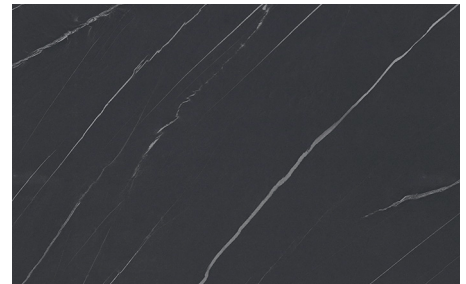

ME0600EV
Estasi

ECONOMY • EXCELLENCE • ETHICS