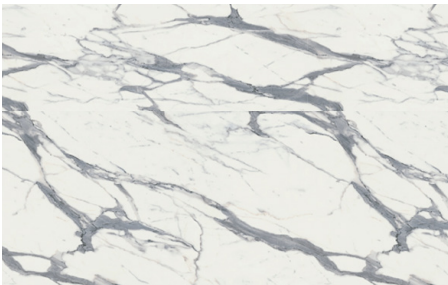

AG7600NS
Liberata Aggregate

AW1900VE
Spirito Terrazzo

ME0600EV
Estasi

ECONOMY • EXCELLENCE • ETHICS

40477-SS
Galactic

40013-SF
Riviera Marble

40015-GEM
Berenberg

40478-SF
Barmer Dark