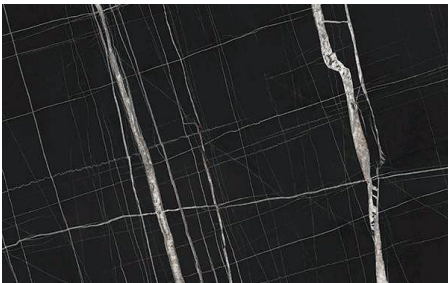

AG7600NS
Liberata Aggregate

AW1900VE
Spirito Terrazzo

ME0600EV
Estasi

ECONOMY • EXCELLENCE • ETHICS

40477-SS
Galactic

40013-SF
Riviera Marble

40015-GEM
Berenberg

40478-SF
Barmer Dark