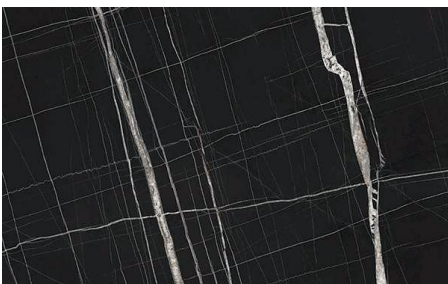

AG7600NS
Liberata Aggregate

AW1900VE
Spirito Terrazzo

ME0600EV
Estasi

ECONOMY • EXCELLENCE • ETHICS

40477-SS
Galactic

40013-SF
Riviera Marble

40015-GEM
Berenberg

40478-SF
Barmer Dark